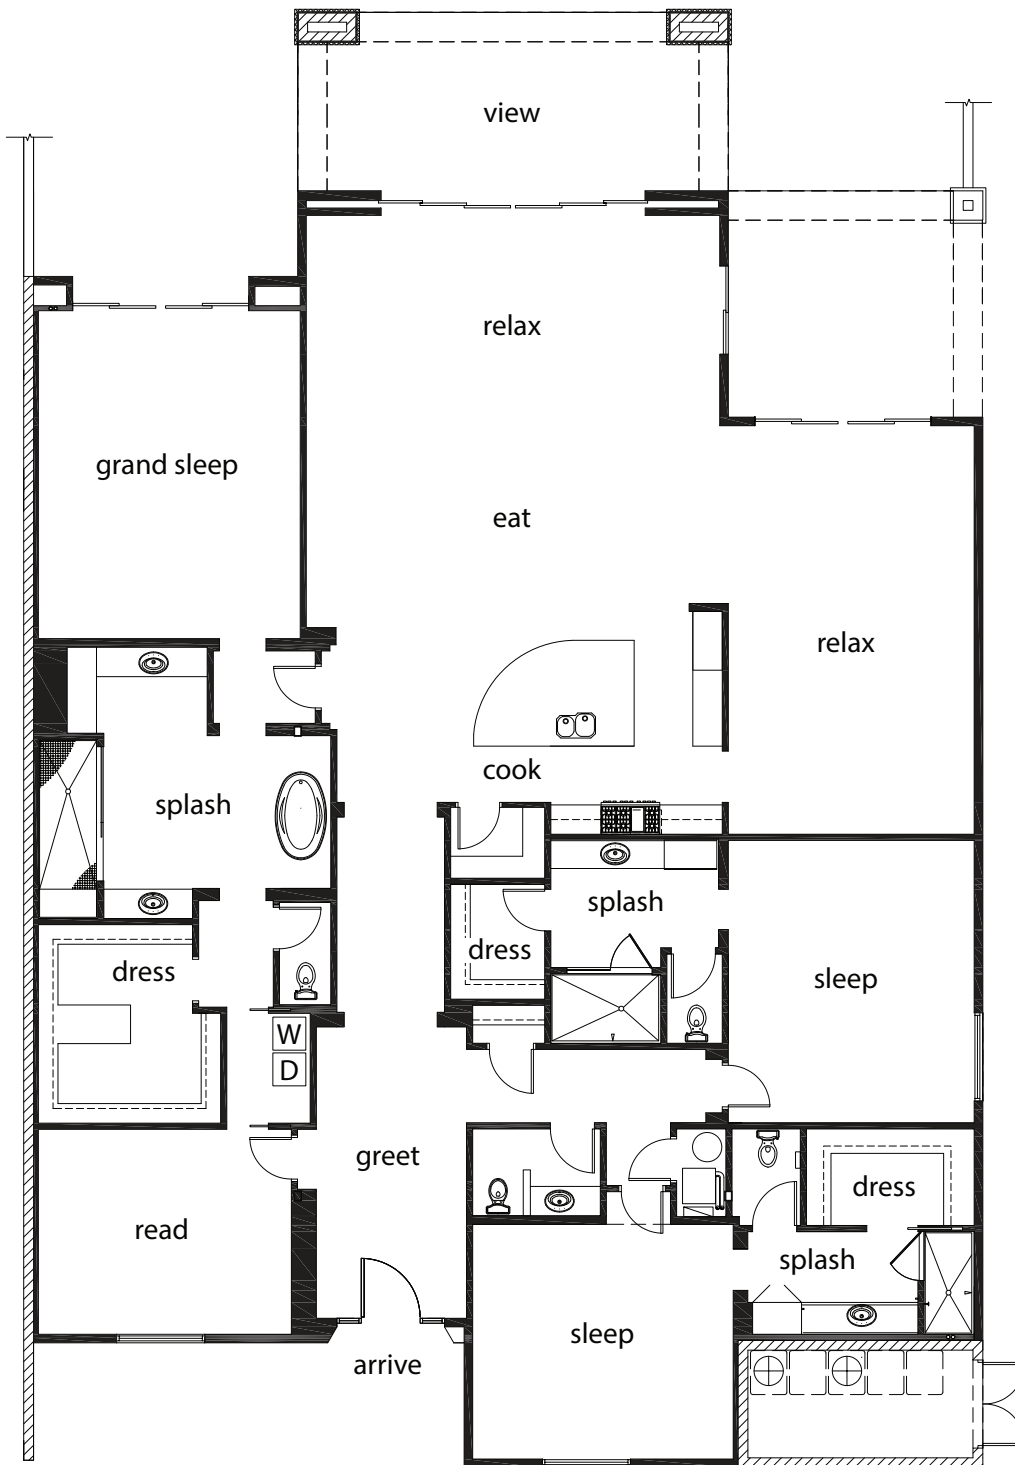

# TWO BILTMORE ESTATES

THE LUXURY COLLECTION

**Linear 110, 210, 310**  
The Wrigley

3 bedrooms, 3 full baths  
Approx. 4,880 square feet  
Expansive veranda with breath-taking golf view

All measurements are approximate. Individual unit dimensions may vary from unit to unit or building to building, due to variations in construction and other site specific circumstances. Any statement, or depiction of, or reference to, the square footage of a unit on any floorplans, brochures or other sales material, refers to the square footage of the unit measured to the exterior surface of the perimeter wall of the building and the center of any demising walls separating the unit from another unit or from any common corridors or hallways or other parts of the common areas of the project, and does not constitute any representation of the square footage within the interior unfinished surfaces of the perimeter walls of the unit.