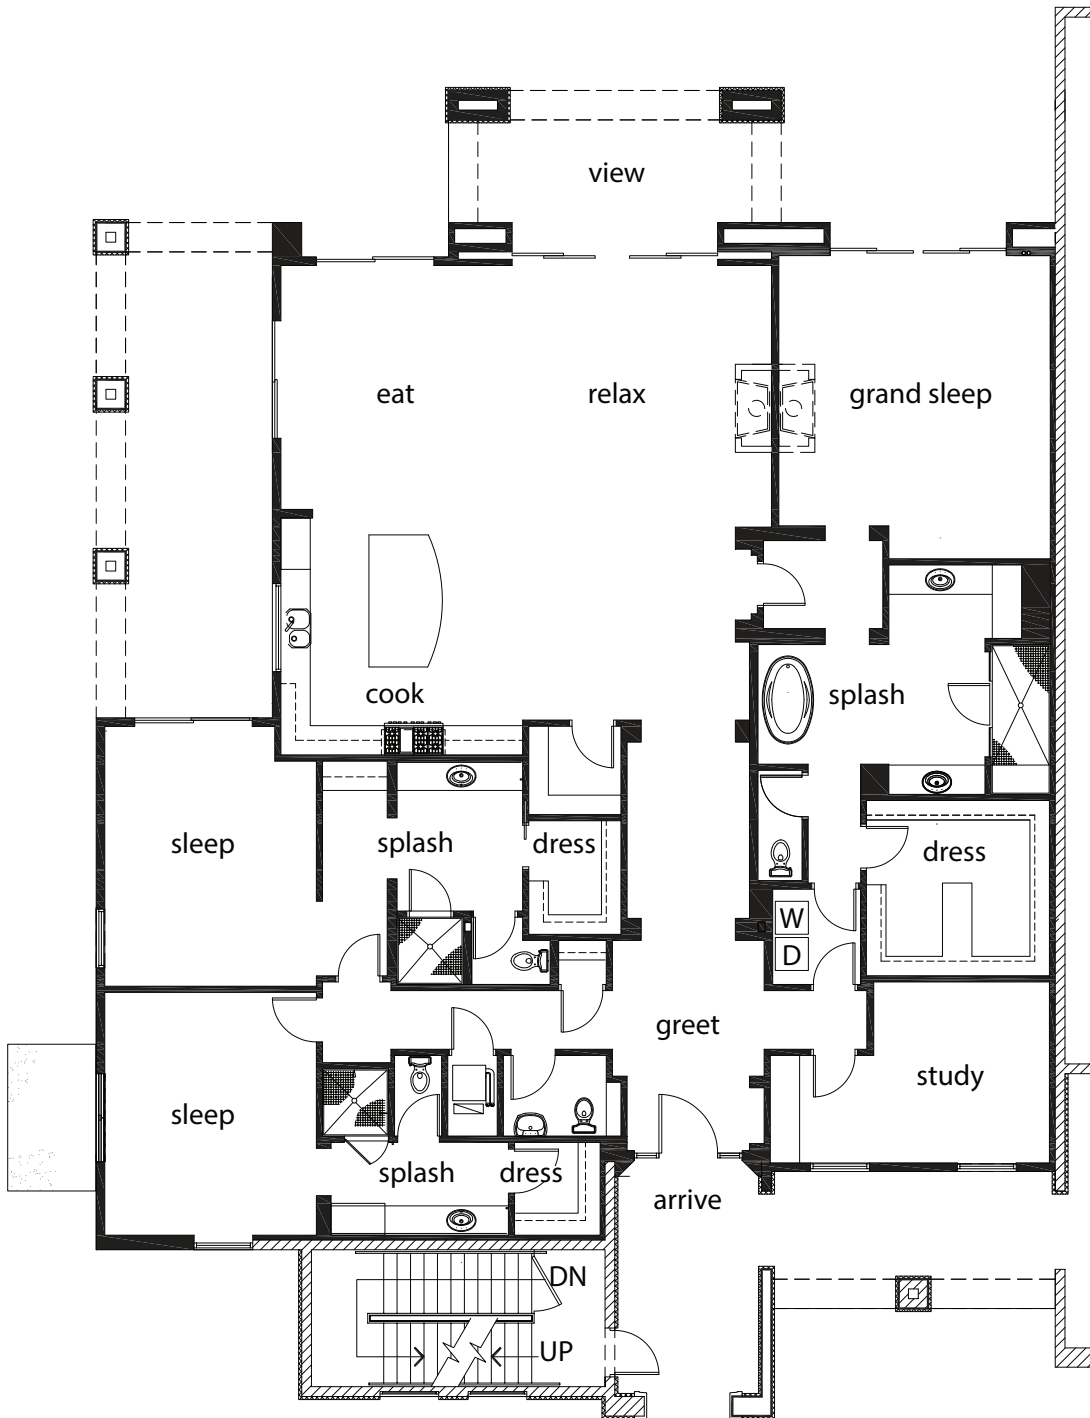

TWO BILTMORE ESTATES
THE LUXURY COLLECTION

Linear 109, 111, 209 211,
309, 311
The Reagan

3-4 bedrooms, 3 full baths
Approx. 3,950 square feet
Expansive veranda and
panoramic golf-course views
Quiet, elevated views of the entire
Adobe golf course

All measurements are approximate. Individual unit dimensions may vary from unit to unit or building to building, due to variations in construction and other site specific circumstances. Any statement, or depiction of, or reference to, the square footage of a unit on any floorplans, brochures or other sales material, refers to the square footage of the unit measured to the exterior surface of the perimeter wall of the building and the center of any demising walls separating the unit from another unit or from any common corridors or hallways or other parts of the common areas of the project, and does not constitute any representation of the square footage within the interior unfinished surfaces of the perimeter walls of the unit.